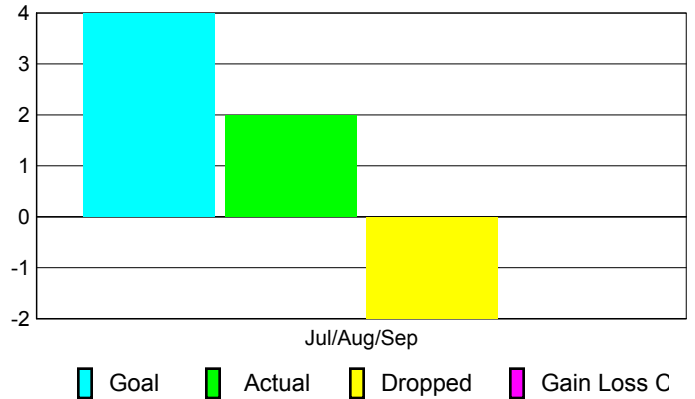

Membership Results 2010-2011

Goal, New, Dropped, Gain/Loss