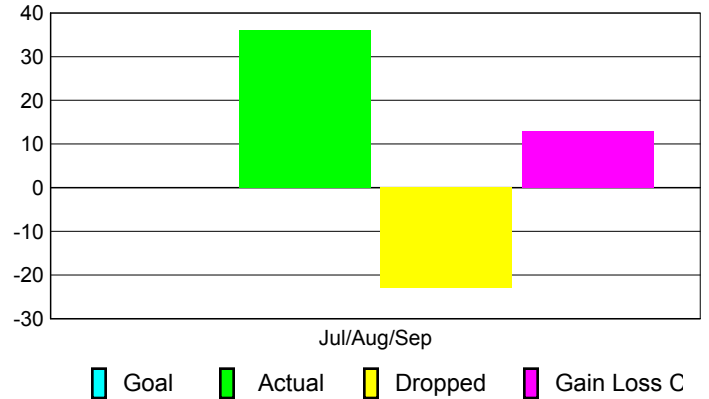

GMT: **JON BJARNI THORSTEINSSO**

Location: **FINLAND**

GMT CA: **4**

CLUBS

Club Results
2010-2011

Clubs
2009-2010

| Month | New Club Goal | Actual New Clubs | Actual Dropped Clubs | Gain/Loss of Clubs | Gain/Loss of Clubs |
|---------------|---------------|------------------|----------------------|--------------------|--------------------|
| Jul/Aug/Sep | 0 | 0 | 0 | 0 | 0 |
| Totals | 0 | 0 | 0 | 0 | 0 |

Club Results 2010-2011

Goal, New, Dropped, Gain/Loss

MEMBERSHIP

Membership Results
2010-2011

Membership
2009-2010

| Month | Net Memb Goal | Actual New Memb | Actual Dropped Memb | Gain/Loss of Memb | Gain/Loss of Memb |
|---------------|---------------|-----------------|---------------------|-------------------|-------------------|
| Jul/Aug/Sep | 0 | 36 | -23 | 13 | -12 |
| Totals | 0 | 36 | -23 | 13 | -12 |

Membership Results 2010-2011

Goal, New, Dropped, Gain/Loss

Comparison of Club Gain/Loss

Current Year Compared to the Previous Year

Comparison of Membership Gain/Loss

Current Year Compared to the Previous Year